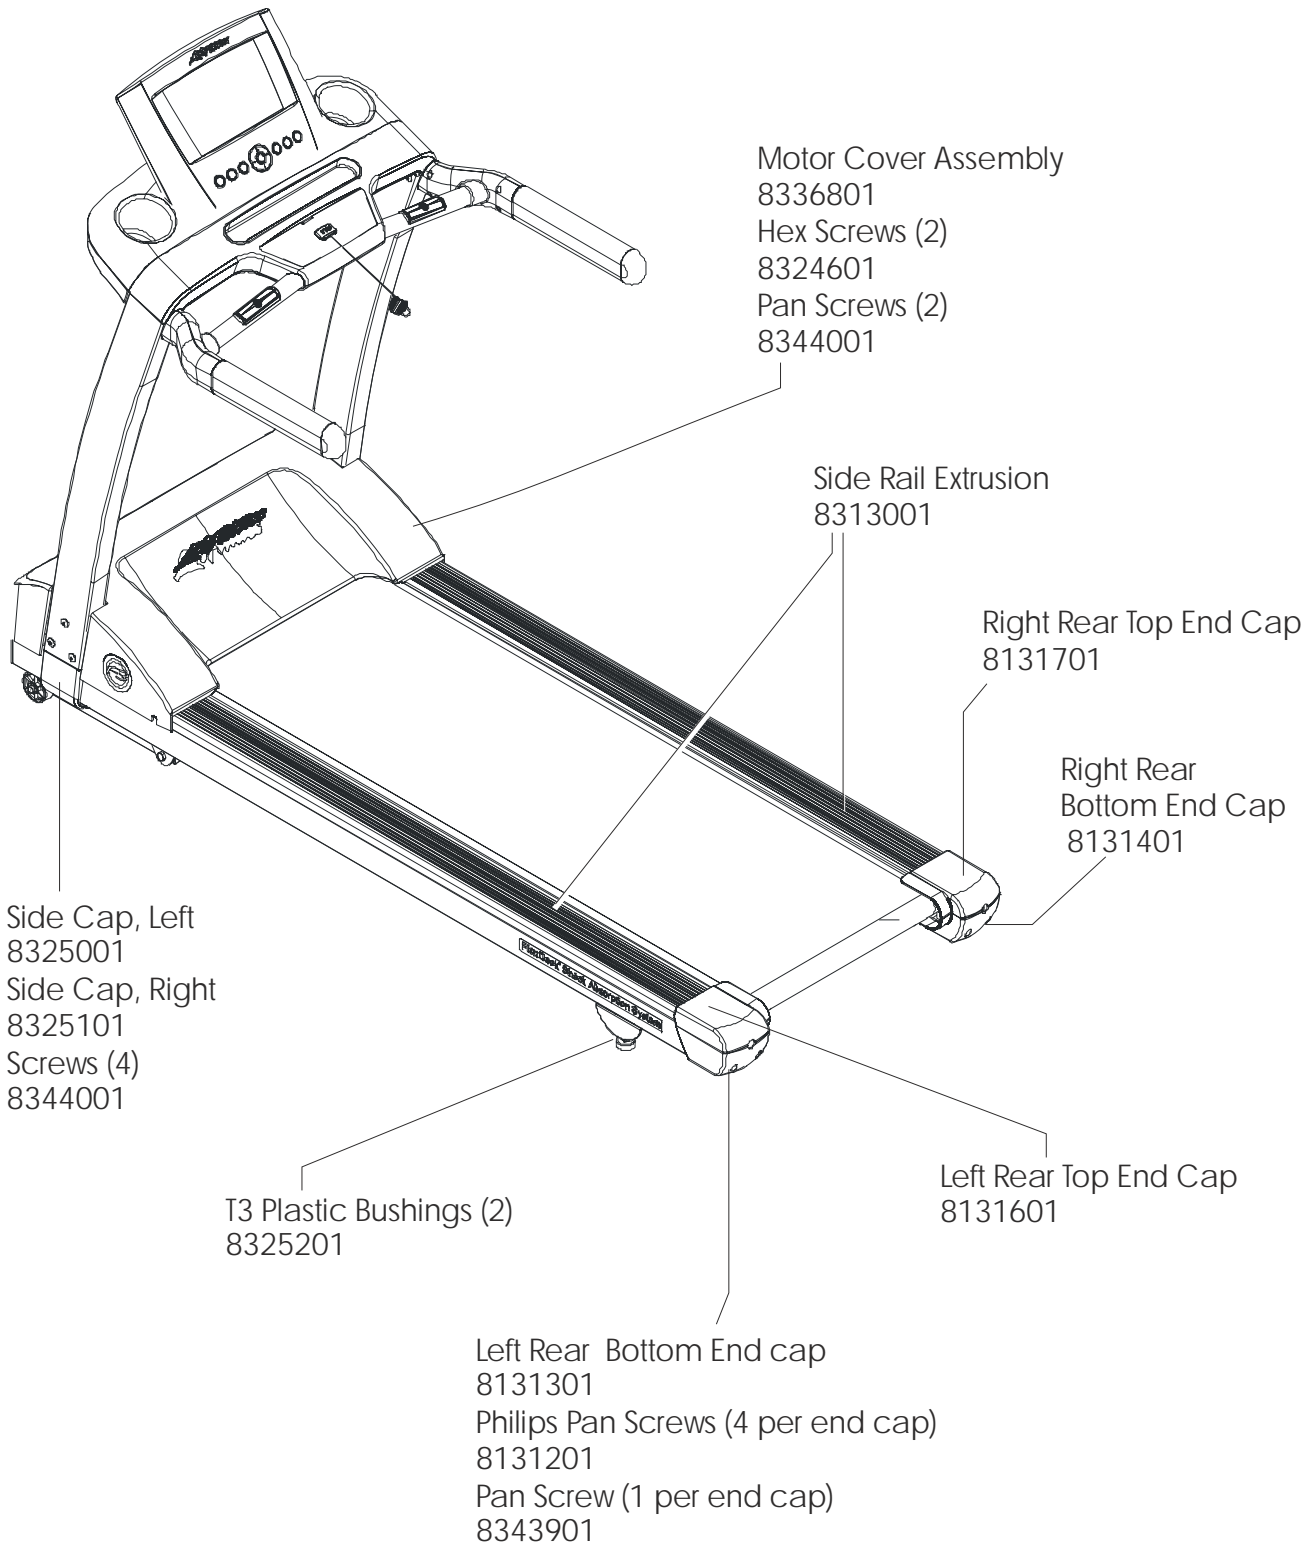

LifeFitness

T3 Consumer Treadmill

Customer Support Services
PARTS MANUAL revised 04 Feb 2011

Console	3
Console Bracket Assembly and Covers	4
Handlebar and Horizontal Bar	5
Striding Belt, Deck, and Rollers.....	6
Motor Cover, Extrusions, and End Caps	7
Uprights	8
Drive Motor, Lift Motor, and Motor Controller.....	9
Deck Springs and Side Extrusion Brackets	10
On/Off Switch, Circuit Breaker, Main Cable, and AC Inlet	11
Transport Wheels, Leg Levelers, and Hardware Bag.....	12
Cables and Miscellaneous	13
Wiring Diagram.....	14

Description	Part No.
BASIC TREADMILL CONSOLE ENG/ENG+MET	BAST-000X-0102
BASIC TREADMILL CONSOLE GER/MET	BAST-020X-0102
ADVANCED TREADMILL CONSOLE ENG/ENG+MET	ADVT-000X-0102
ADVANCED TREADMILL CONSOLE GER/MET	ADVT-020X-0102
CONSOLE-TO-CONSOLE-BASE-ASSEMBLY BOLT	8134001

T3 Consumer Treadmill
 Console Bracket Assembly and Covers

T3-XXXX-0102
 S/N

NOTE:
If replacing either the running belt or the deck, a bottle of silicone (part #8168601) must be ordered.

T3 Consumer Treadmill
 Drive Motor, Lift Motor, and Motor Controller

T3-XXXX-0102
 S/N

Description	Part No.
User/Assy. Manual (English)	8288401
User/Assy. Manual (Ger/Met)	8288501
Hardware Bag Assembly	8292101
Touchup Paint	8186301
CABLE; MOTOR-CONTROL, UPRIGHT, T3	8336201
CABLE, UPRIGHT	8174301
CABLE, CONSOLE, UPRIGHT	8174201
CABLE1, CONSOLE, INTERCONNECT	8174001
CABLE2, CONSOLE, INTERCONNECT	8174101
WIRE, CONTACT HR CONNECT	8344201
WIRE, CONNECT	8344301